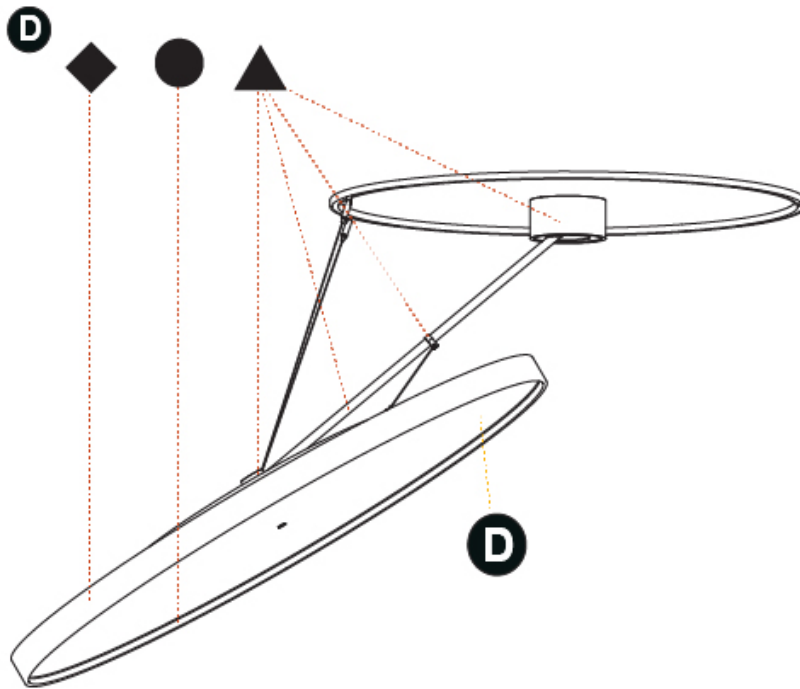

RATINGS AND CERTIFICATIONS

Certified By: Certified for North American Standards
 IP rating: IP20

SIGN DIVA DANCER KORONA SUSPENSION

A30883-

PROJECT	_____
TYPE	_____
SPECIFIER	_____
QUANTITY	_____
DATE	_____